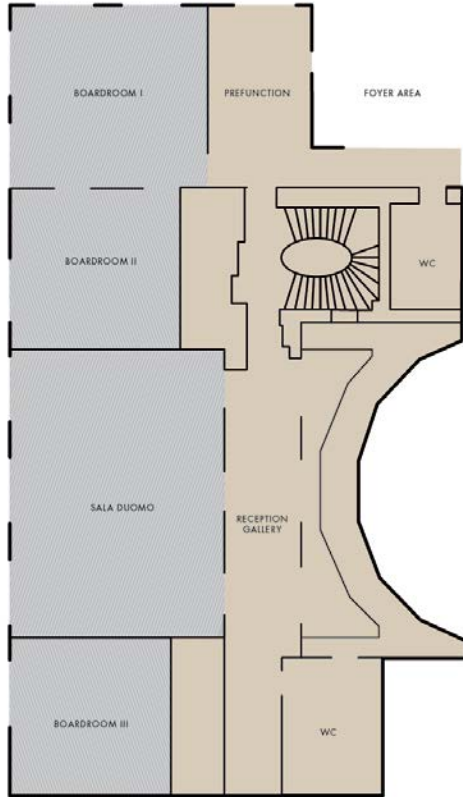

FLOOR PLAN & DIRECTIONS

DIRECTIONS

DISTANCES FROM THE HOTEL

- Linate Airport (LIN) - 12 km, 25 minutes by car
- Malpensa Airport (MXP) - 45 km, 50 minutes by car
- Orio al Serio Airport (BGY) - 65 km, 60 minutes by car