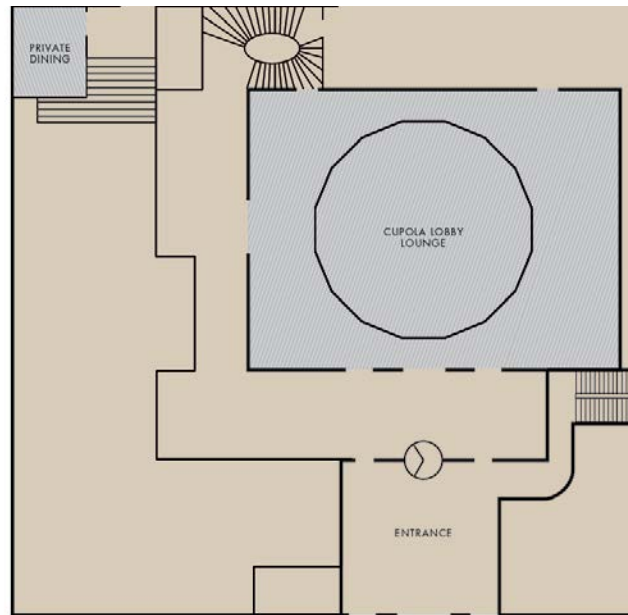

FLOOR PLAN & DIRECTIONS

DIRECTIONS

DISTANCES FROM THE HOTEL

- Linate Airport (LIN) - 12 km, 25 minutes by car
- Malpensa Airport (MXP) - 45 km, 50 minutes by car
- Orio al Serio Airport (BGY) - 65 km, 60 minutes by car